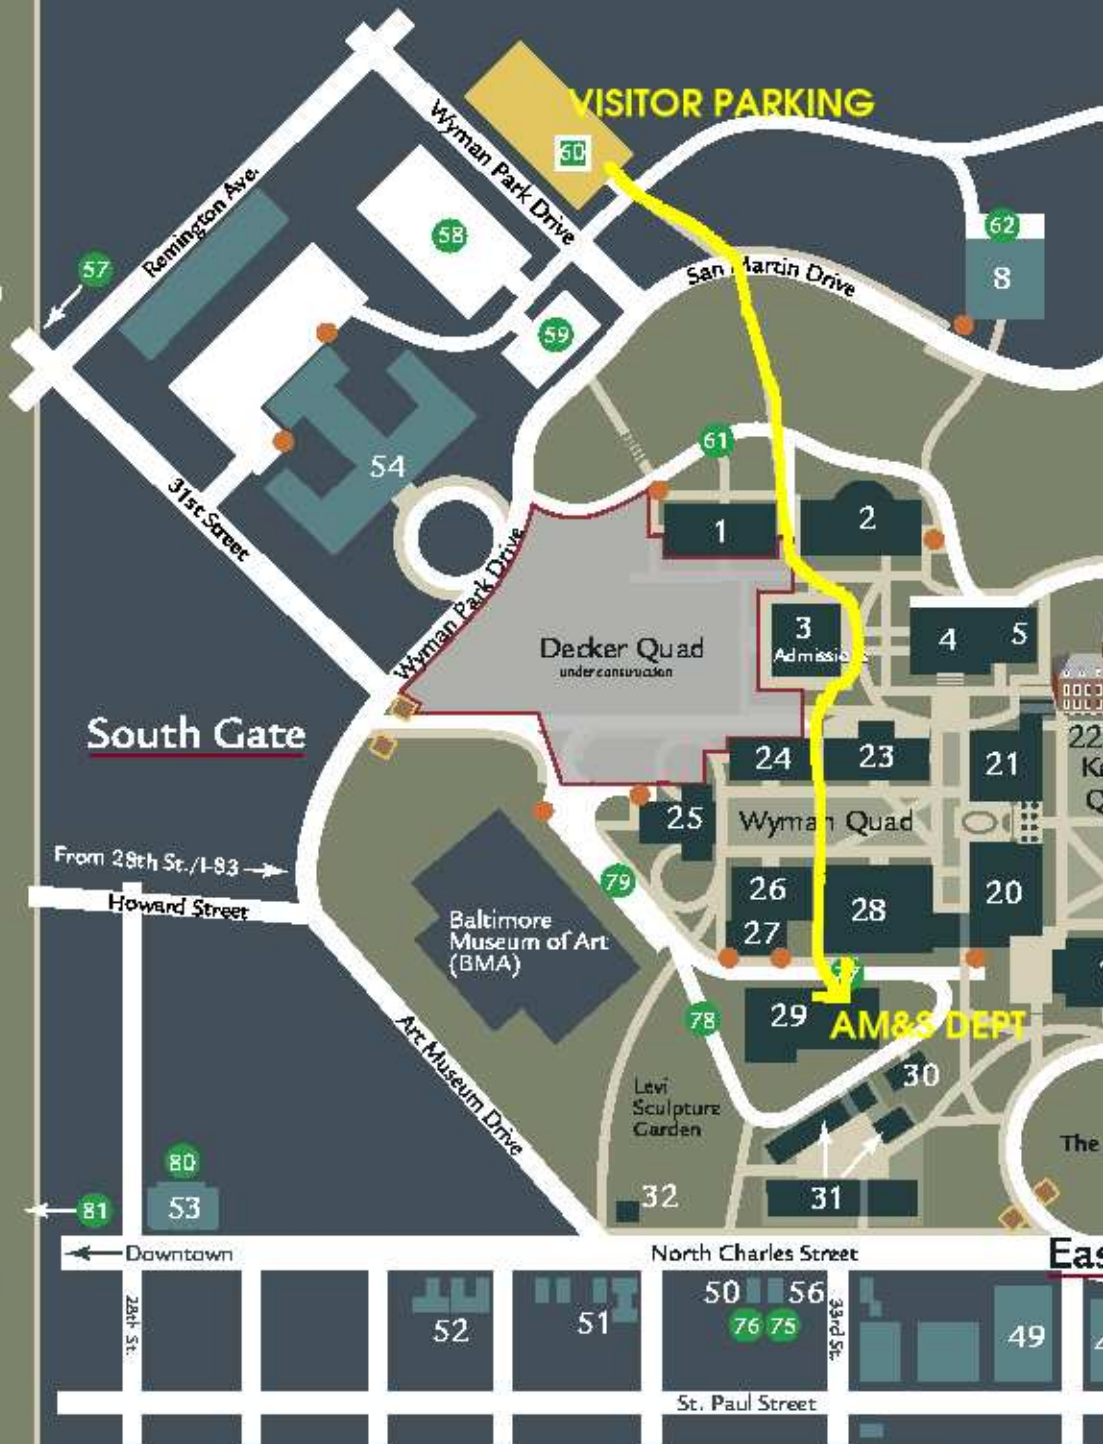

BUILDINGS

- Abel Wolman House (56)
- AMR 1 (34)
- AMR 2 (35)
- AMR A (36)
- AMR B (37)
- Ames (21)
- Barton (24)
- Biology East (13)
- Bloomberg Center for Physics & Astronomy (41)
- Carnegie Institution (42)
- Chemistry (10)
- Clark (1)
- Dunning (18)
- Garland (3)
- Gatehouse (32)
- Gilman (22)
- Glass Pavilion (5)
- Greenhouse (6)
- Hodson (2)
- Homewood Apts. (52)
- Homewood Field (46)
- Homewood House (33)
- Interfaith Center (47)
- Jenkins (15)
- Johns Hopkins Club (9)
- Krieger (20)
- Lacrosse Hall of Fame (45)
- Ladrobe (23)
- Levering (4)
- Levi (11)
- Macaulay (14)
- Maryland (28)
- Martin Center (31)
- McCoy (48)
- Mergenthaler (16)
- Merrick Barn (30)
- MSE Library (19)
- Mudd (12)
- Muller Building (43)
- NEB (27)
- Nichols House (7)
- O'Connor Rec. Center (38)
- Old Carnegie Building (44)
- Olin (8)
- Remsen (17)
- ROTC (40)
- San Martin Center (55)
- Seron Court (53)
- Shaffer (26)
- Shriver (25)
- Smokler Center for Jewish Life (Hillel) (51)
- Steinwald (50)
- Whitehead (29)
- White Athletic Center (39)
- Wolman (49)
- Wyman Park Building (54)

PARKING

VISITORS

- N. Campus Visitor Meets (67)
- San Martin Center (64)
- Sony Run (60)

STAFF/STUDENT

- 3001 Remington Ave (57)
- Abel Wolman House (75)
- Ellerslie Ave. Lot (74)
- Homewood Field Lot (69)
- Interfaith Center (72)
- JHU @ Eastern Upper Lot (71)
- JHU Press (81)
- Mudd Hall (70)

Click for JHU Eastern Campus
Ellerslie Ave. Loc
1101 E. 33rd St.

74 73